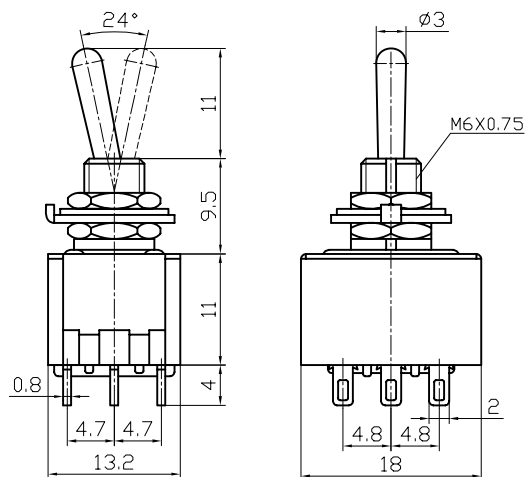

Miniature Toggle Switch

<TYPE>: MTS-302

技术特性 (Specification)

1. (Rating): 6A 125V AC; 3A 250V AC
2. (Contact R): 20mΩ max
3. (Insulation R): 500V DC 1000MΩ min
4. (Dielectric Strength): 1 Minute 1500V AC
5. (Operating Temperature): -25°C ~ +85°C
6. (Electrical Life): 10,000 Cycles

(Outline Drawing)

(Mounting)

(Circuitry)